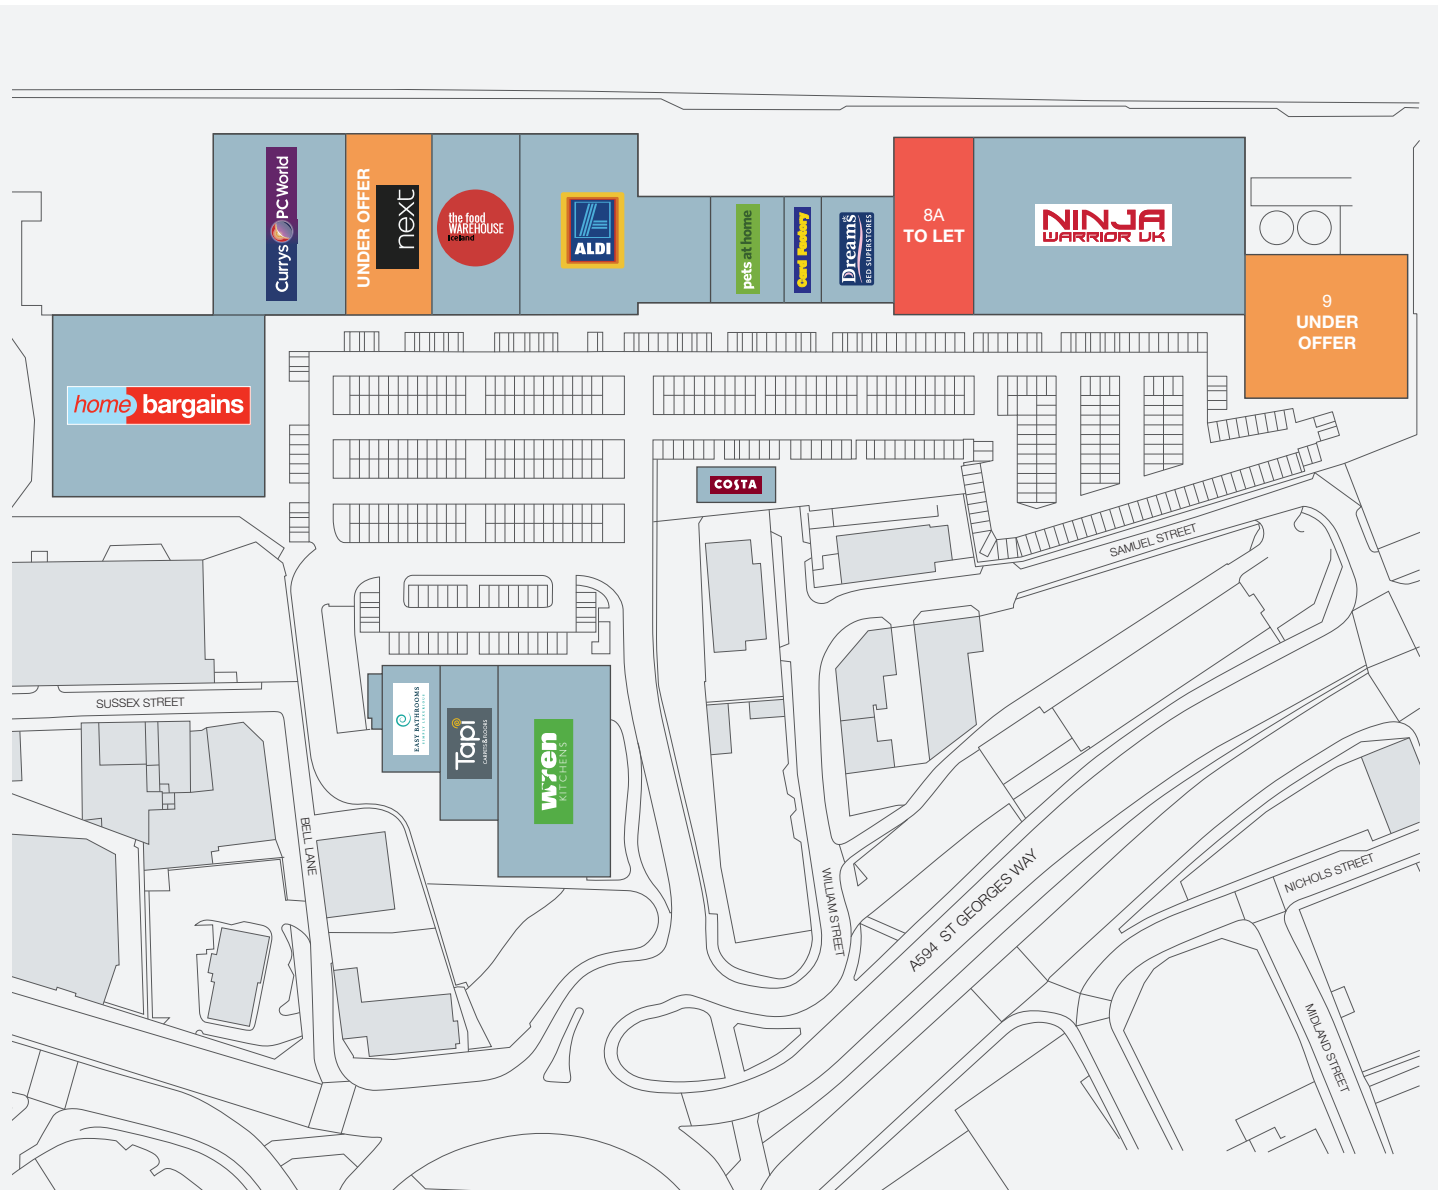

ST GEORGE'S RETAIL PARK LEICESTER LE1 1SG

Schedule of Areas

| | | |
|-----|------------------------------------|--------------|
| 1 | Home Bargains | 25,879 sq ft |
| 2 | Currys/PC World | 14,518 sq ft |
| 3 | UNDER OFFER - Next | 10,133 sq ft |
| 4 | The Food Warehouse Iceland | 10,077 sq ft |
| 5 | Aldi | 18,438 sq ft |
| 6 | Pets at Home | 5,000 sq ft |
| 7 | Card Factory | 2,450 sq ft |
| 7A | Dreams | 5,000 sq ft |
| 8A | TO LET | 7,572 sq ft |
| 8B | Ninja Warrior | 34,104 sq ft |
| 9 | UNDER OFFER | 14,534 sq ft |
| 10A | Wren Living | 15,000 sq ft |
| 10B | Tapi | 5,650 sq ft |
| 10C | Easy Bathrooms | 3,800 sq ft |
| 11 | Avis Rent A Car (Underground Unit) | 16,940 sq ft |
| 12A | Costa | 1,800 sq ft |